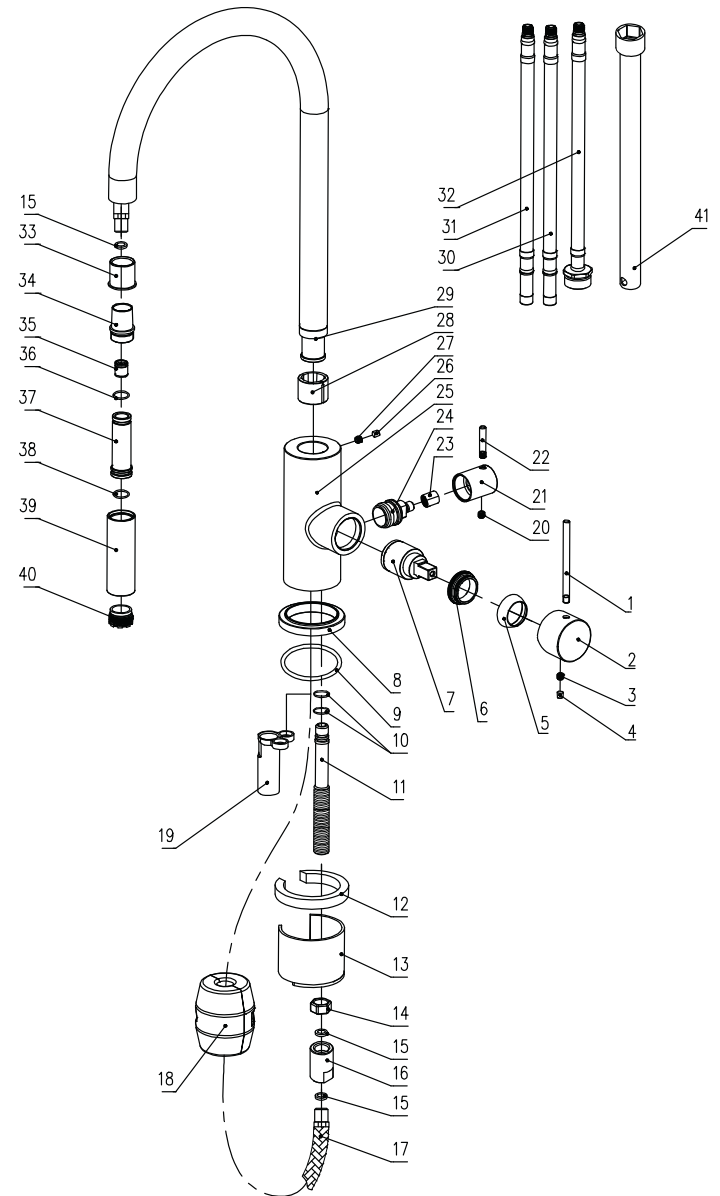

- 1 Handle bar
- 2 Handle base
- 3 inner hex screw
- 4 Decoration rubber
- 5 Decoration cover
- 6 Screw nut
- 7 Cartridge
- 8 Base
- 9 O ring
- 10 O ring
- 11 Connector hose
- 12 Rubber
- 13 Fixing sheet
- 14 Nut
- 15 Plane ring-sealing
- 16 Connector
- 17 Flexible hose
- 18 Weight
- 19 Splined hub
- 20 Inner hex screw
- 21 Handle base
- 22 Handle bar
- 23 Drive gear
- 24 Cartridge
- 25 Body
- 26 Decoration rubber
- 27 Inner hex screw
- 28 C ring
- 29 Spout
- 30 Flexible hose
- 31 Flexible hose
- 32 Flexible hose
- 33 Bushing
- 34 Pull out connector
- 35 Check valve
- 36 O ring
- 37 Inner hose
- 38 O ring
- 39 Nozzle body
- 40 Aerator
- 41 Tool

Steel Accent Amber D

Art no: 30107 RSK: 8310662

SCANDTAP®
BATHROOM CONCEPTS

Scandtap AB, Olofsdalsvägen 21, 302 41 Halmstad, Sweden
info@scandtap.com, www.scandtap.com